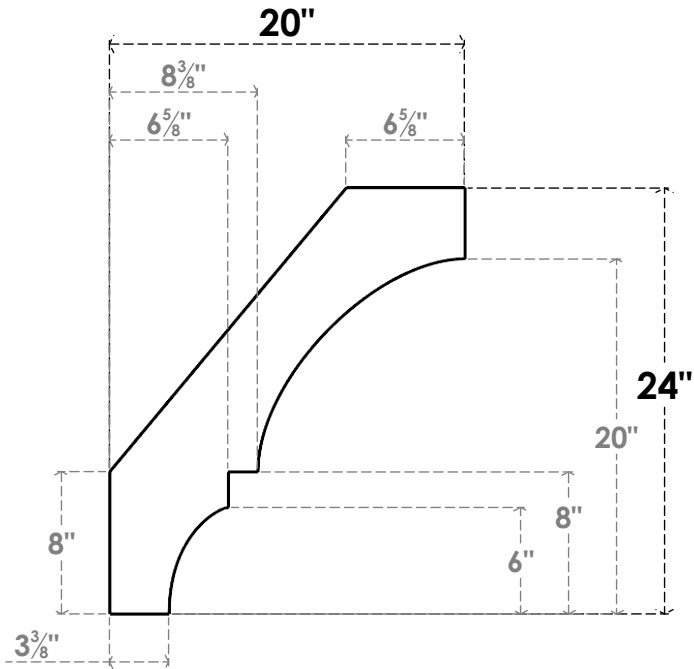

ITEM NUMBER: BRCPC055X20000X24000BOA

5 1/2"W X 20"D X 24"H BALBOA ARCHITECTURAL GRADE PVC CLOSED KNEE BRACE

SIDE PROFILE

FRONT PROFILE

ISOMETRIC

EKENA MILLWORK
 2300 WEST MAIN ST.
 CLARKSVILLE, TX 75426
 TOLL FREE: 866-607-0453
 WWW.EKENAMILLWORK.COM