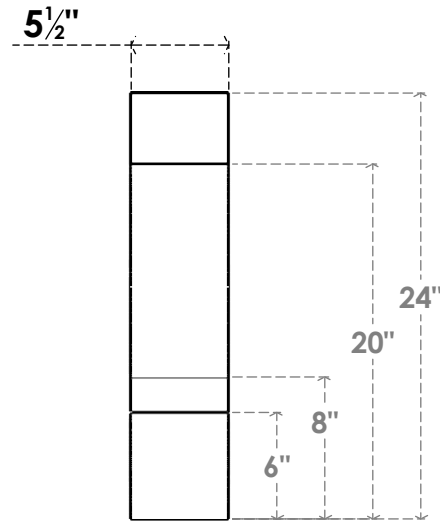

ITEM NUMBER: BRCPC055X20000X24000BOA

5 1/2"W X 20"D X 24"H BALBOA ARCHITECTURAL GRADE PVC CLOSED KNEE BRACE

SIDE PROFILE

FRONT PROFILE

ISOMETRIC

EKENA MILLWORK
 2300 WEST MAIN ST.
 CLARKSVILLE, TX 75426
 TOLL FREE: 866-607-0453
 WWW.EKENAMILLWORK.COM